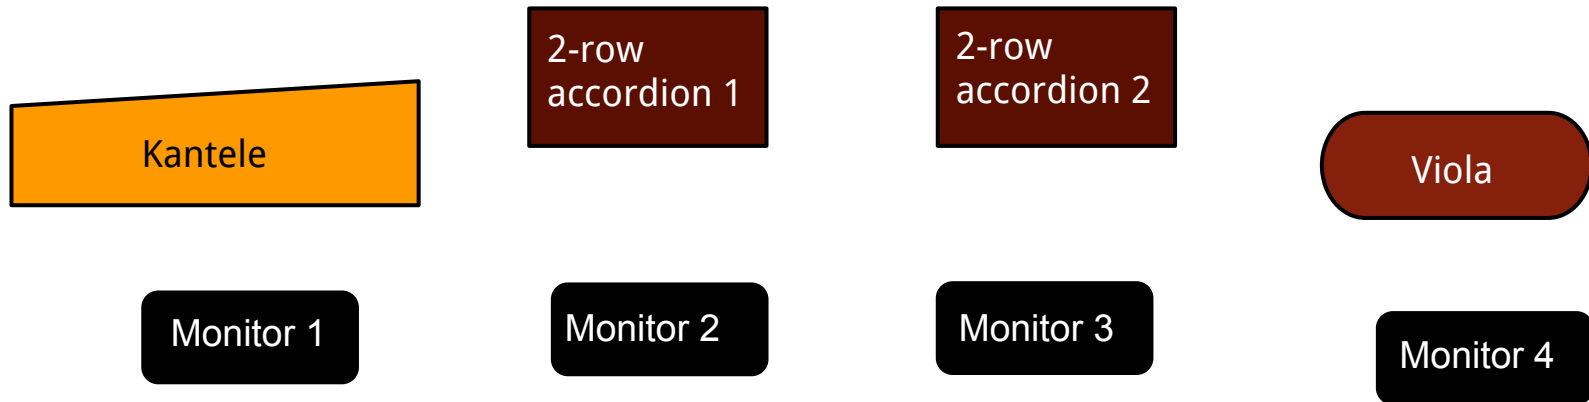

ENKEL tech spec

CHANNEL LIST

- Kantele XLR +48v
- 2-row accordion 1 2 x XLR +48v
- 2-row accordion 2 2 x XLR +48v
- Viola XLR +48v
- Vocals 4 x Headset
(or 4 x vocal mics)

Audience