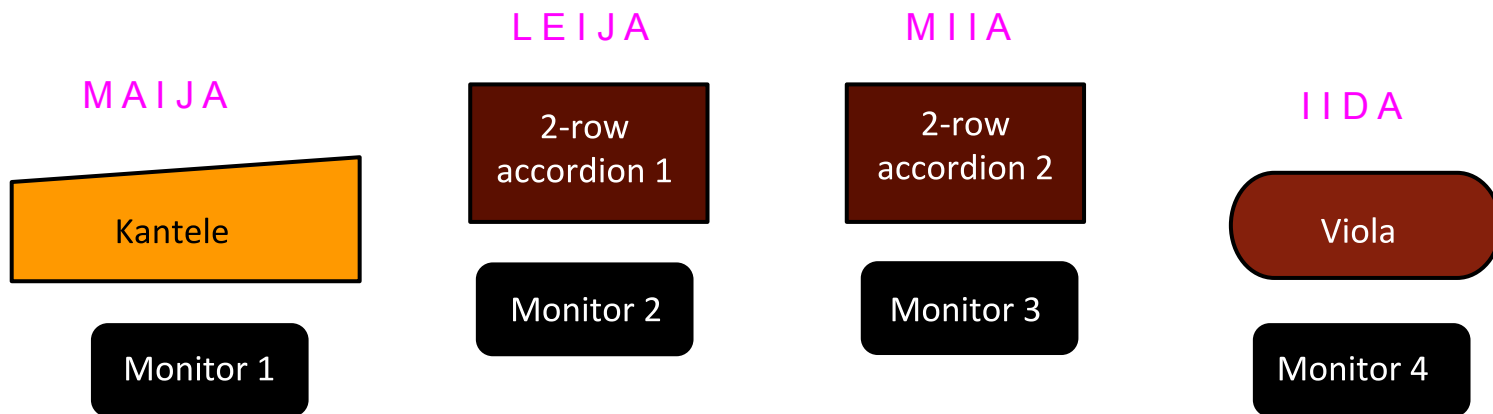

ENKEL TECH SPEC

CONTACT

Phone
+358 40 764 2338
(Leija Lautamaja)

Email
contact.enkel@gmail.com

CHANNEL LIST

10 channels

Kantele	XLR +48v
2-row accordion 1	2 x XLR +48v
2-row accordion 2	2 x XLR +48v
Viola	XLR +48v
Vocals	4 x vocal mics

Audience