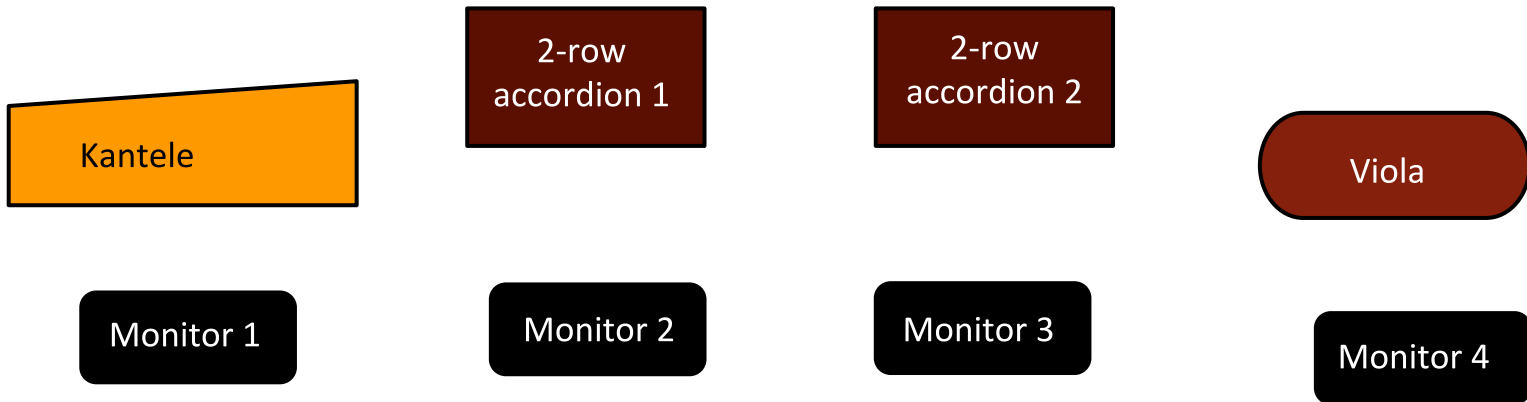

ENKEL TECH SPEC

CONTACT

Phone
+358 40 764 2338
(Leija Lautamaja)

Email
contact.enkel@gmail.com

CHANNEL LIST

10 channels

Kantele	XLR +48v
2-row accordion 1	2 x XLR +48v
2-row accordion 2	2 x XLR +48v
Viola	XLR +48v
Vocals	4 x vocal mics (head sets if possible)